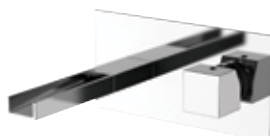

TECHNICAL CHARACTERISTICS:

The series is equipped with ceramic cartridge, Ø 35 mm, produced by S.T.S.R. - Research Development Technical Office www.stsr.it

LAVABI E BIDET - WASHBASIN MIXERS AND BIDET

Monocomando lavabo con bocca a cascata.
Altezza: 16,5 cm - Interasse: 13,8 cm
Single-lever basin mixer with waterfall spout.
Height: 16,5 cm - Interaxis: 13,8 cm.

CW607

con scarico click-clack.
with click-clack waste

CW607B

senza scarico.
without waste.

CW688

Miscelatore monocomando lavabo da pavimento con click-clack e troppo pieno.
Altezza bocca: 92 cm - Interasse: 15 cm
Single-lever mixer floor mounting with click-clack and overflow.
Height spout: 92 cm - Interaxis: 15 cm.

CW634
Miscelatore monocomando a incasso per lavabo, con piastra verticale rettangolare.
Lunghezza bocca: 19 cm.
*Single lever built-in basin mixer, with vertical rectangular wall flange.
Length spout: 19 cm.*