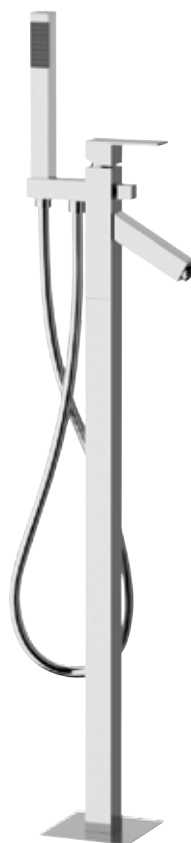

INCASSI DOCCIA E BOCCHIE - BUILT-IN MIXERS AND SPOUTS

MISCELATORI VASCA E DOCCIA - SHOWER AND BATH MIXERS

OXL600 con kit doccia, flessibile 120 cm.
with shower kit, flexible 120 cm.

OXL600H senza kit doccia.
without shower kit.