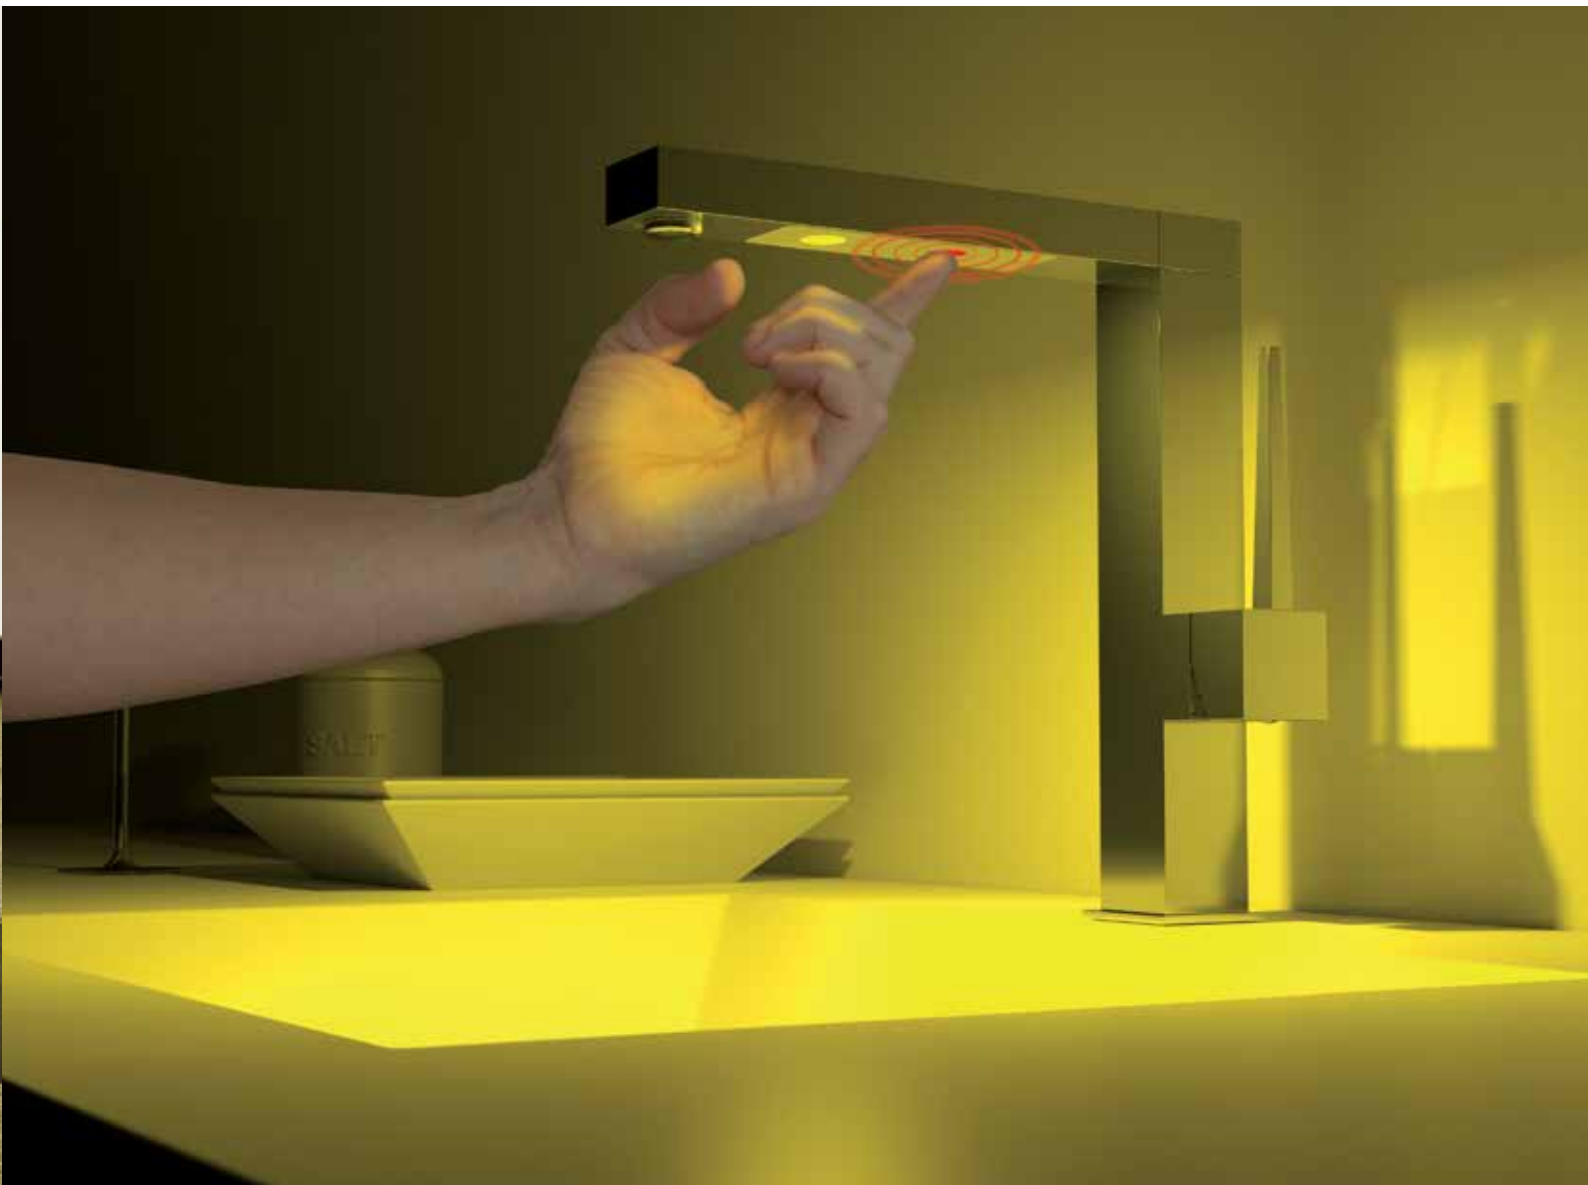

*The essential and square shapes of SKYLINE AMBIENT collection get enriched with the ambient light feature. The faucets become the source of a soft colored led light, softly illuminating the surrounding space. Colour and intensity can be easily adjusted using the control panel hidden on the back side of the mixer, in order to compose even more unique and personal environments.*

**CA4705Q**

Bocca bordo vasca a cascata dotato di dispositivo luminoso AMBIENT di retroilluminazione.  
*Waterfall built-in spout with led light AMBIENT device for back lighting.*

CUCINA - KITCHEN

**SKA608**

Monocomando lavello bocca girevole  
dotato di dispositivo luminoso AMBIENT  
di retroilluminazione.

Altezza: 28,1 cm - Interasse: 20 cm  
*Single-lever Sink mixer swivelling  
spout with led light AMBIENT device  
for back lighting.*  
Height: 28,1 cm - Interaxis: 20 cm.

**KCA201**

Monocomando lavello bocca girevole  
dotato di dispositivo luminoso AMBIENT  
con illuminazione sotto la bocca di  
erogazione.

Altezza: 25 cm - Interasse: 20 cm.

*Single-lever Sink mixer swivelling spout  
with led light AMBIENT device with light  
under the spout.*